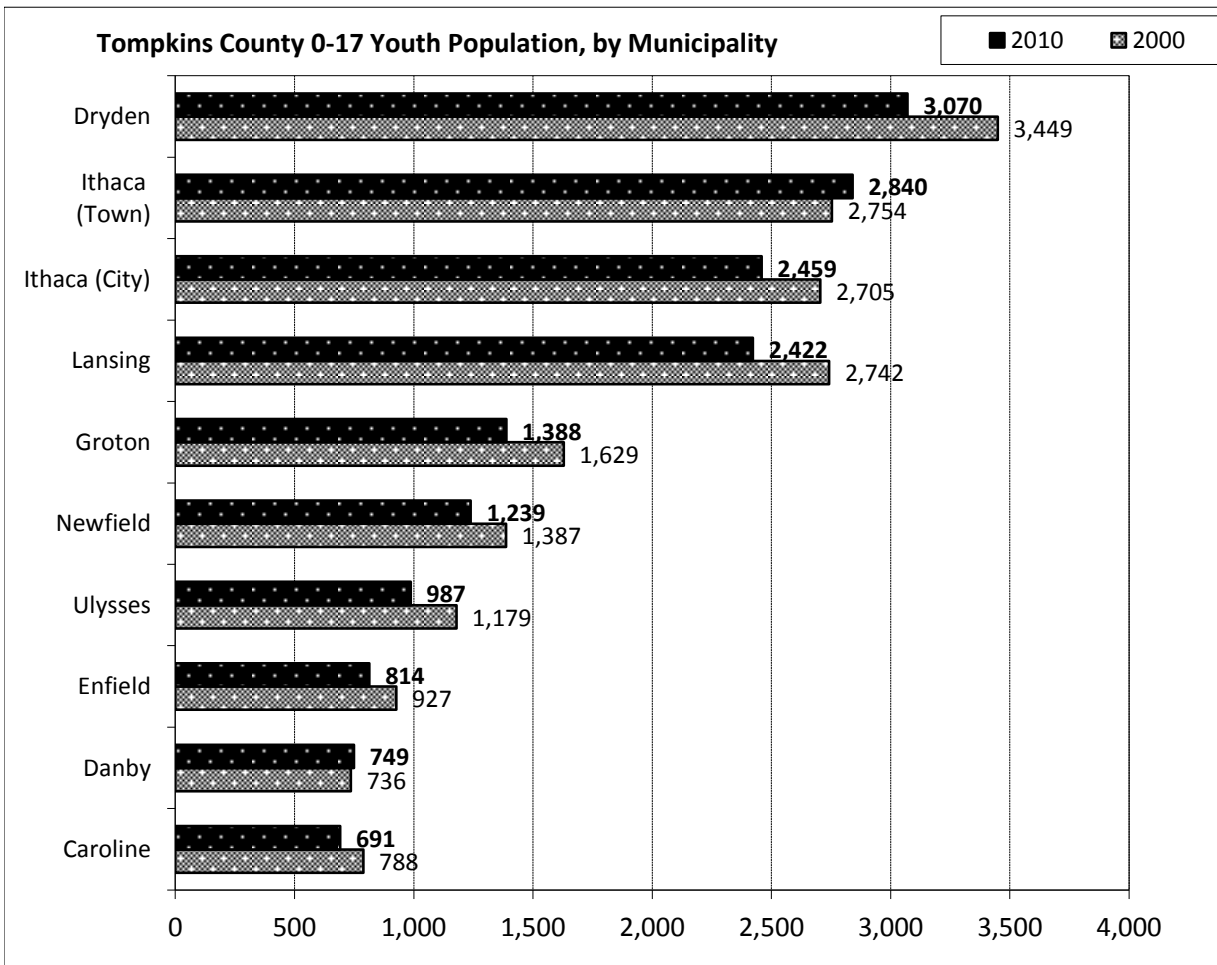

Population

2000 and 2010 Tompkins County Youth and Adult Population

	0 - 17 total		0-20 total		All ages	
	2000	2010	2000	2010	2000	2010
Caroline	788	691	884	785	2,910	3,282
Danby	736	749	817	830	3,007	3,329
Enfield	927	814	1,025	916	3,369	3,512
Ulysses	1,179	987	1,310	1,100	4,775	4,900
Newfield	1,387	1,239	1,555	1,424	5,108	5,179
Groton	1,629	1,388	1,817	1,585	5,794	5,950
Lansing	2,742	2,422	3,003	2,717	10,521	11,033
Ithaca (City)	2,705	2,459	11,194	10,300	28,775	30,014
Ithaca (Town)	2,754	2,840	6,354	7,232	18,710	19,930
Dryden	3,449	3,070	4,077	4,091	13,532	14,435
Tompkins	18,296	16,659	32,036	30,980	96,501	101,564

Source: U.S. Census, Table DP-1

<http://factfinder.census.gov/faces/nav/jsf/pages/index.xhtml>