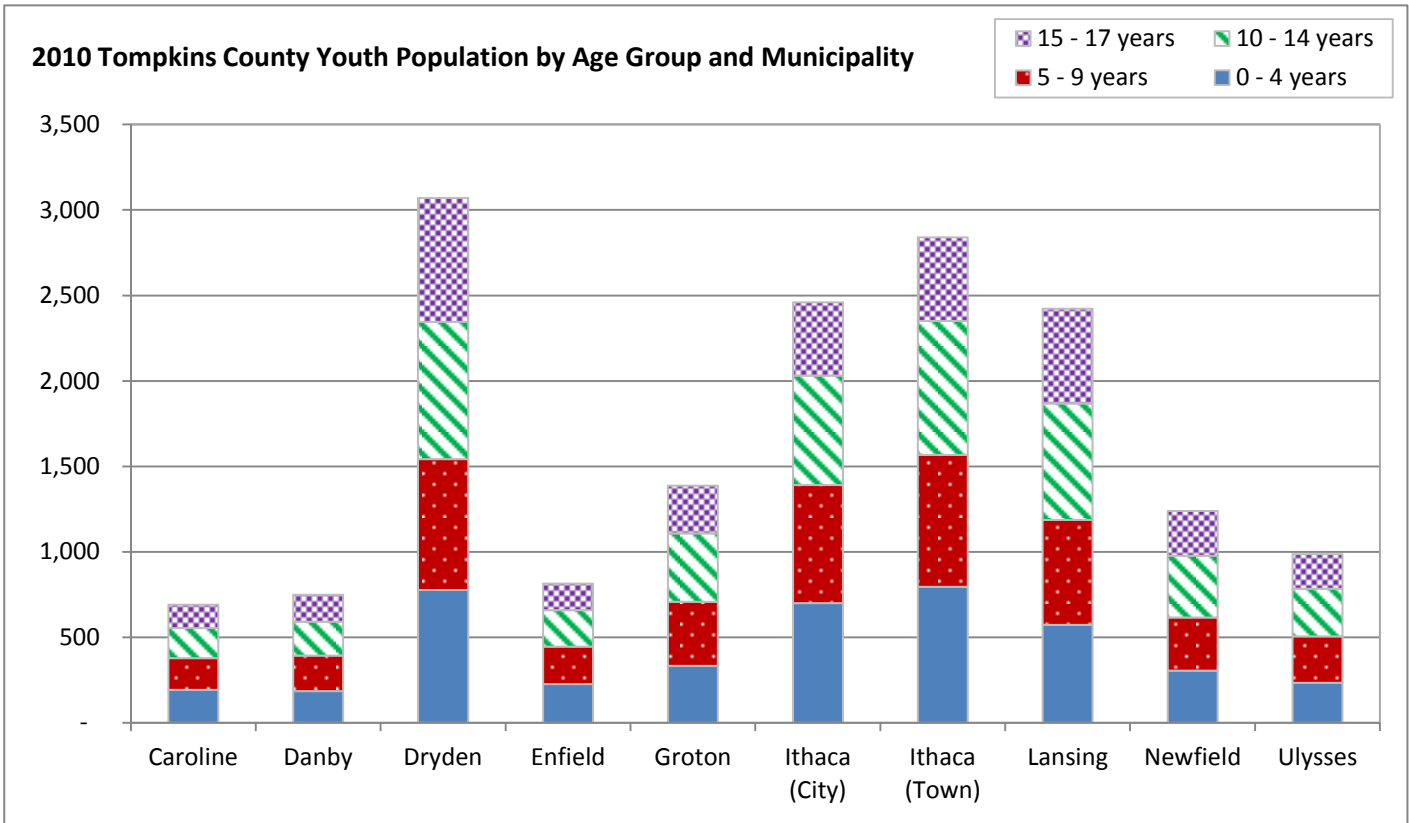

Population

**2010 Tompkins County Youth Population by Age Group and Municipality**

|                 | 0 - 4 years  | 5 - 9 years  | 10 - 14 years | 15 - 17 years | 18 - 20 years |
|-----------------|--------------|--------------|---------------|---------------|---------------|
| Caroline        | 193          | 185          | 176           | 137           | 94            |
| Danby           | 185          | 208          | 199           | 157           | 81            |
| Dryden          | 777          | 765          | 803           | 725           | 1,021         |
| Enfield         | 226          | 219          | 213           | 156           | 102           |
| Groton          | 333          | 375          | 400           | 280           | 197           |
| Ithaca (City)   | 700          | 691          | 640           | 428           | 7,841         |
| Ithaca (Town)   | 796          | 771          | 784           | 489           | 4,392         |
| Lansing         | 573          | 614          | 681           | 554           | 295           |
| Newfield        | 305          | 311          | 362           | 261           | 185           |
| Ulysses         | 234          | 271          | 279           | 203           | 113           |
| <b>Tompkins</b> | <b>4,322</b> | <b>4,410</b> | <b>4,537</b>  | <b>3,390</b>  | <b>14,321</b> |

Source: U.S. Census, Table DP-1

<http://factfinder.census.gov/faces/nav/jsf/pages/index.xhtml>