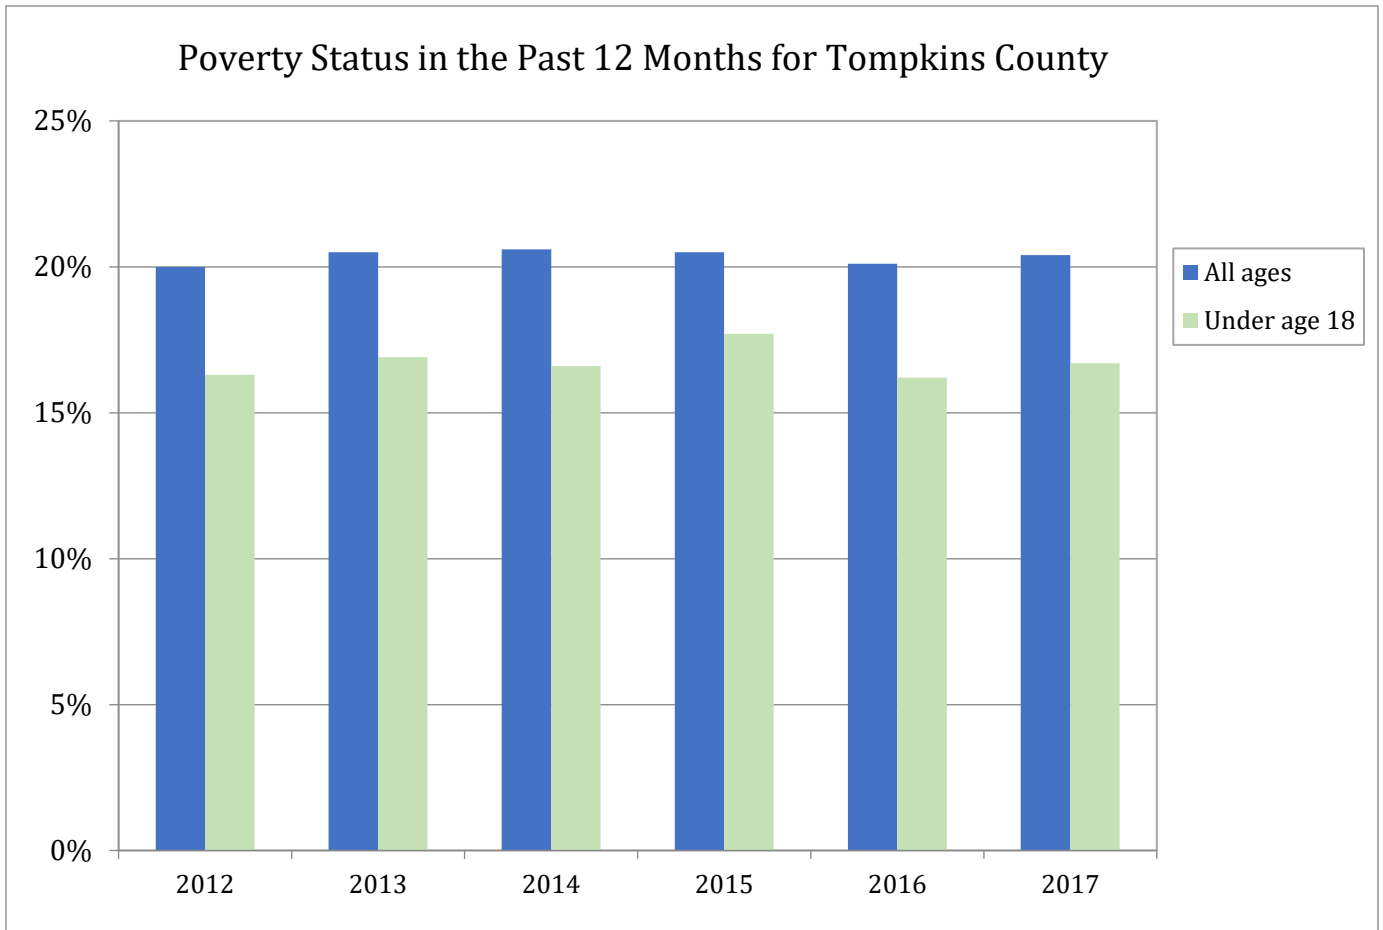

Population

	Percent below poverty level	
	All ages	Under age 18
2012	20.0%	16.3%
2013	20.5%	16.9%
2014	20.6%	16.6%
2015	20.50%	17.70%
2016	20.10%	16.20%
2017	20.4%	16.7%

Source: American Community Survey (ACS) 5 Year Estimates
<https://factfinder.census.gov/faces/nav/jsf/pages/index.xhtml>